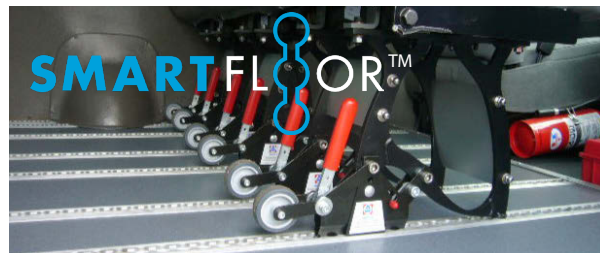

**DRIVERGE**  
VEHICLE INNOVATIONS

RAM PROMASTER  
**TRANSPORTERS**

*SmartFloor can be used with a variety of popular seating and flooring material options.*

### Features

- Proven platform built specifically for commercial business applications
- Holds up to 13 passengers + driver
- Full custom windows package and tinting option
- Seating and flooring options to meet every budget
- 3.6 L Pentastar® V6 24-valve engine w/280 HP
- Front-wheel-drive provides tighter turning radius
- Rear doors swing out 260° for easy cargo loading
- 76.0" interior height (high roof model)
- Available with SmartFloor flexible flooring and seating technology
- Optional side steps and stanchion poles
- Available with wheelchair lift packages