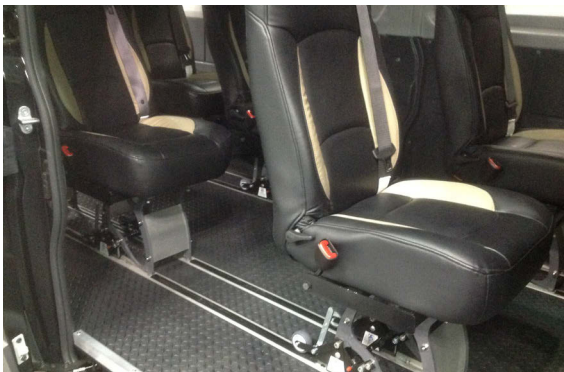

**DRIVERGE**  
VEHICLE INNOVATIONS

RAM PROMASTER  
**TRANSPORTERS**

*SmartFloor can be used with a variety of popular seating and flooring material options.*

### Features

- Proven platform built specifically for commercial business applications
- Holds up to 13 passengers + driver
- Full custom windows package and tinting option
- Seating and flooring options to meet every budget
- 3.6 L Pentastar® V6 24-valve engine w/280 HP
- Front-wheel-drive provides tighter turning radius
- Rear doors swing out 260° for easy cargo loading
- 76.0" interior height (high roof model)
- Available with SmartFloor flexible flooring and seating technology
- Optional side steps and stanchion poles
- Available with wheelchair lift packages

*Our exclusive SmartFloor system allows for seats to quickly be removed or changed to create a different seating configuration.*