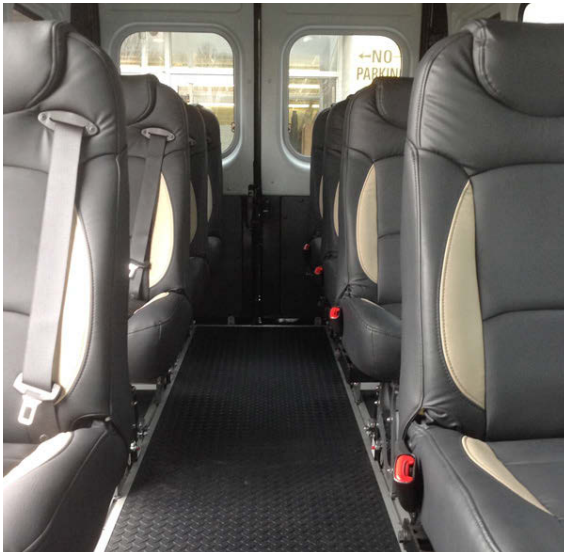

**DRIVERGE**  
VEHICLE INNOVATIONS

RAM PROMASTER  
**TRANSPORTERS**

*SmartFloor can be used with a variety of popular seating and flooring material options.*

### Features

- Proven platform built specifically for commercial business applications
- Holds up to 13 passengers + driver
- Full custom windows package and tinting option
- Seating and flooring options to meet every budget
- 3.6 L Pentastar® V6 24-valve engine w/280 HP
- Front-wheel-drive provides tighter turning radius
- Rear doors swing out 260° for easy cargo loading
- 76.0" interior height (high roof model)
- Available with SmartFloor flexible flooring and seating technology
- Optional side steps and stanchion poles
- Available with wheelchair lift packages

*Our exclusive SmartFloor system allows for seats to quickly be removed or changed to create a different seating configuration.*